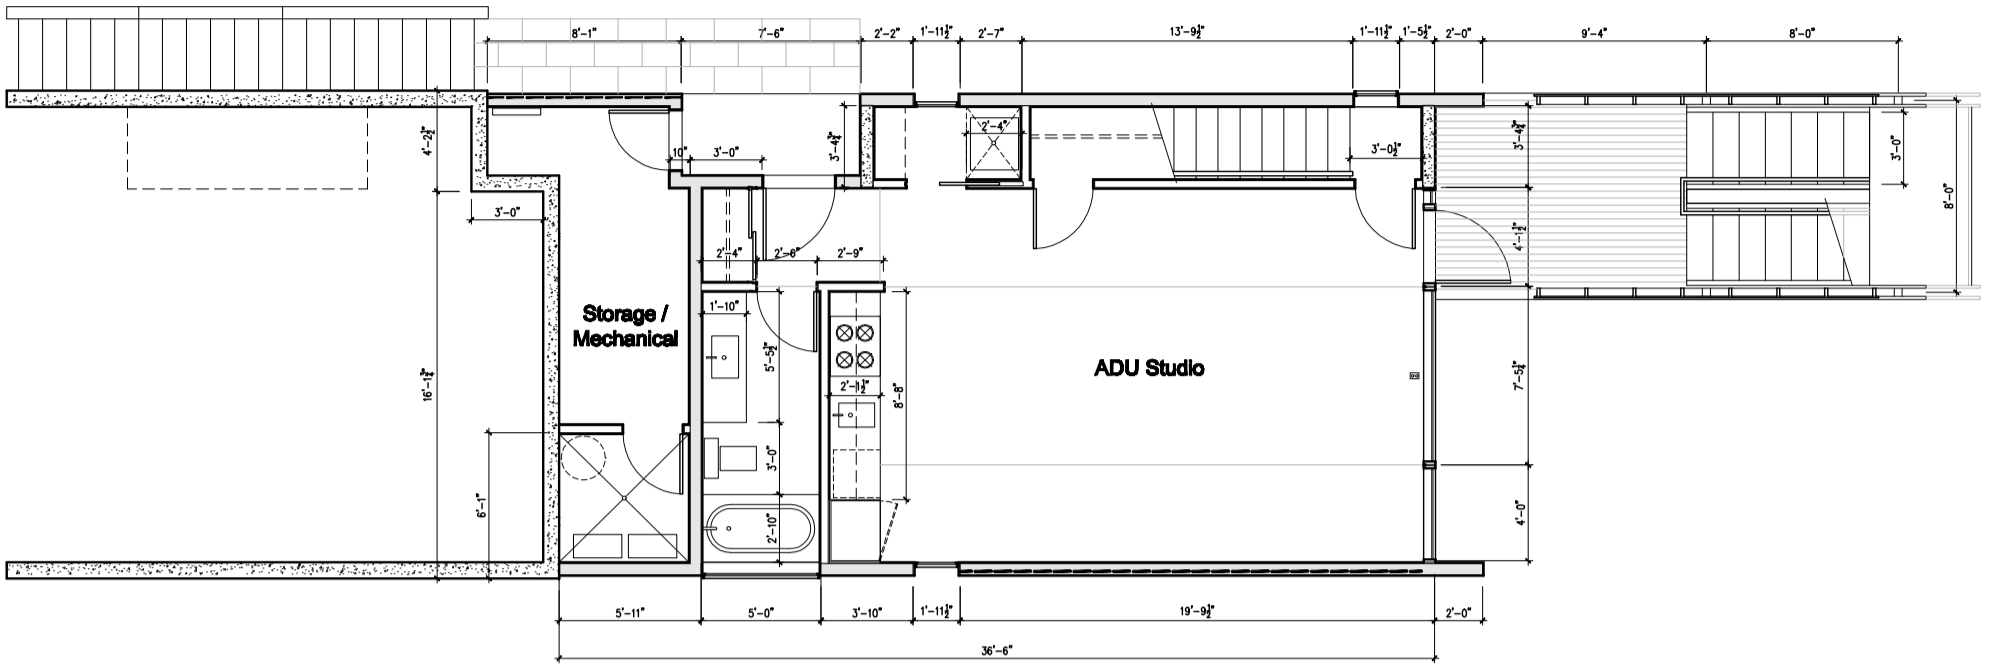

Mt Tabor Residence
1534 SE 71st Ave
Portland, Oregon 97215

Architect: Webster Wilson

Ground Floor Plan 2
1/4" = 1'-0"

First Floor

Second Floor Plan 2
1/4" = 1'-0"