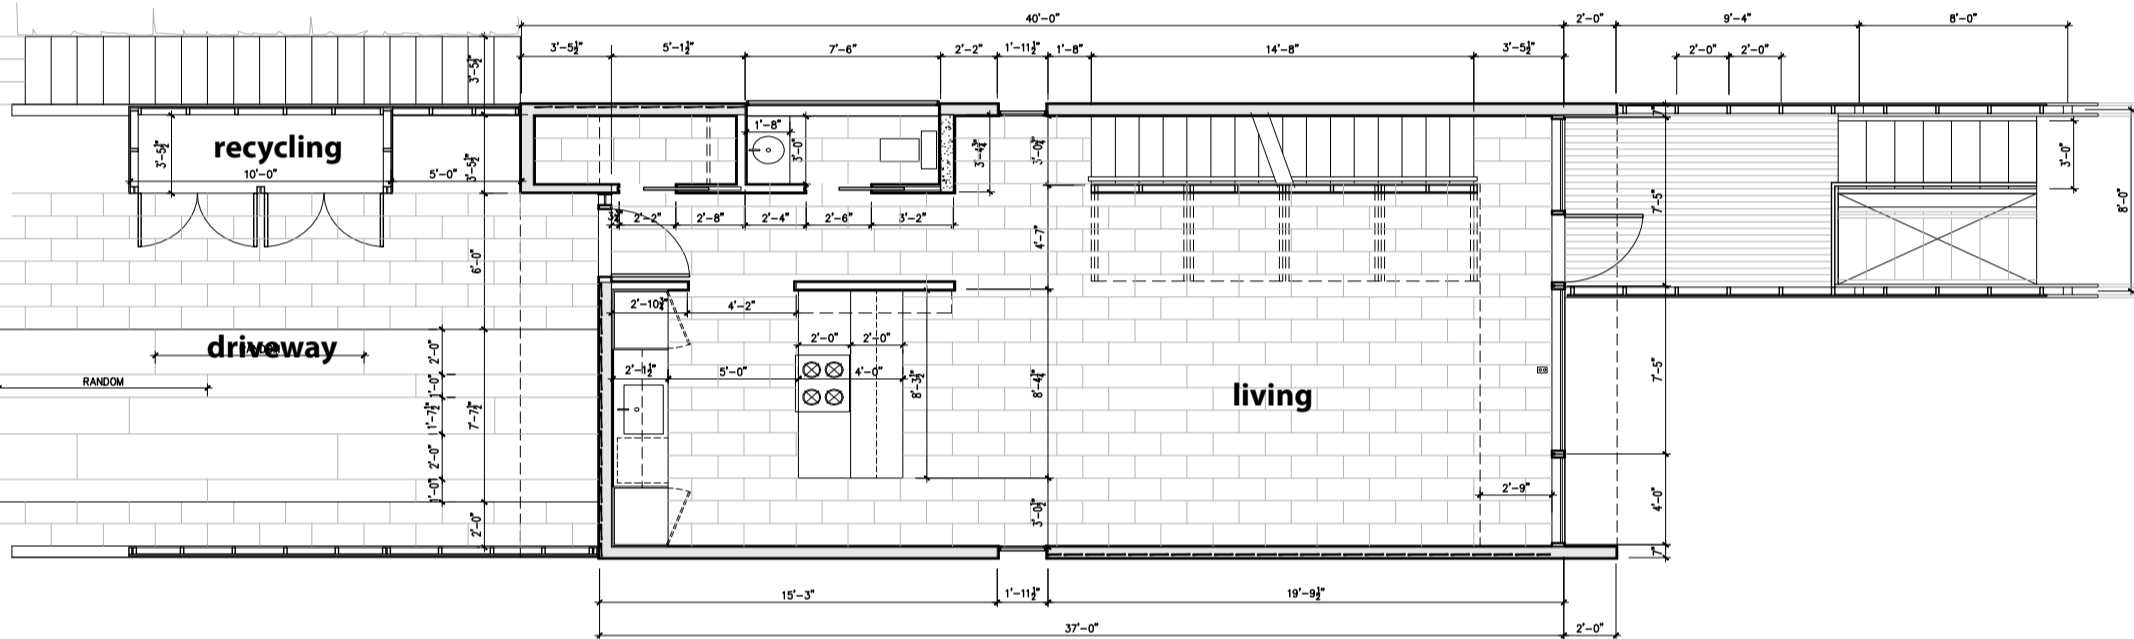

Mt Tabor Residence
1534 SE 71st Ave
Portland, Oregon 97215

Architect: Webster Wilson

Ground Floor Plan 2
1/4" = 1'-0"

First Floor

Second Floor Plan 2
1/4" = 1'-0"