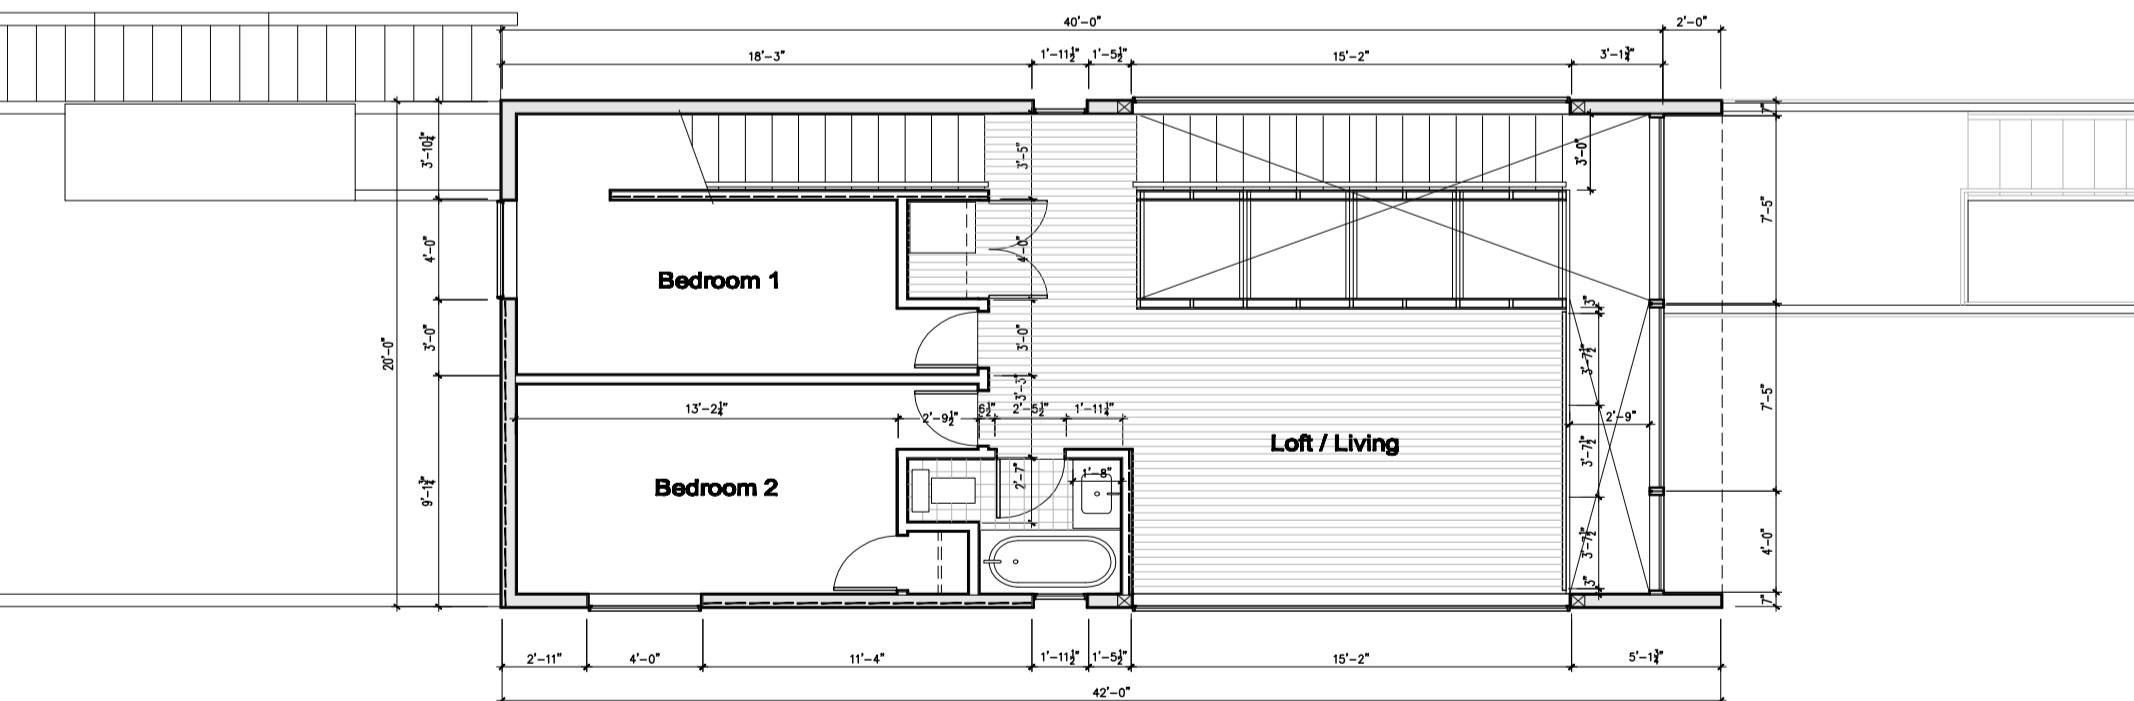

Mt Tabor Residence
1534 SE 71st Ave
Portland, Oregon 97215

Architect: Webster Wilson

Ground Floor Plan 2
1/4" = 1'-0"

First Floor

Second Floor Plan 2
1/4" = 1'-0"